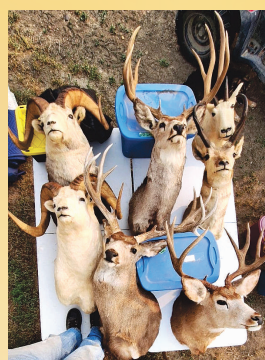

ATV, SIDE-BY-SIDES, & BOAT

- 2020 Polaris Northstar Edition, 1200 miles, cab, air, heat (consigned by Rick - 406-939-1632)
- Honda Foreman ATV, 4x4
- Honda Pioneer Side-by-Side
- 12' Jon Boat w/5 hp Tohatsu motor
- Boat Motor Stand
- Many Fishing Poles

RK

Rick Kniepkamp