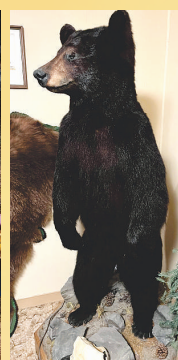

GUNS, AMMO, MOUNTS & MISC.

- Weatherby 270 WBY mag Rifle
- Weatherby 270 WBY mag Rifle w/scope
- Weatherby 338-378 WBY mag Rifle
- Weatherby 30-06 Rifle w/Zeiss scope
- Weatherby 338-06 Rifle w/scope
- Weatherby 257 WBY mag Rifle w/scope
- Weatherby VanGard 7mm REM mag Rifle
- Weatherby 308 WIN Rifle w/scope
- Ruger 250 Rifle w/scope
- Ruger 270 Rifle w/scope
- Ruger 338 WIN Rifle mag w/scope
- Mossberg 308 WIN Rifle w/scope
- Savage 22 Long Rifle w/scope
- Remington 22 Short or Long Rifle
- Thompson Center Arms 50 cal Rifle
- Weatherby 20-gauge Shotgun
- Winchester 12-gauge Shotgun

RELOADING EQUIPMENT & MISC.

- Reloading Bench (handmade & NICE)
- Powder, Primers
- Powder Dispenser & Scale

DIES

- 300 WIN mag
- 339 WIN
- 270 WIN
- 338-06 WIN
- 30-06
- 30-30

MOUNTS

- Full Black Bear Standing Mount
- Grizzly Bear Rug
- Caribou Head Mount
- Buffalo Head Mount
- Dahl Sheep Head Mount
- Stone Sheep Head Mount
- Mountain Goat Head Mount
- Antelope Head Mount
- (3) Mule Deer Head Mounts

ATV, SIDE-BY-SIDES, & BOAT

- 2020 Polaris Northstar Edition, 1200 miles, cab, air, heat (consigned by Rick - 406-939-1632)
- Honda Foreman ATV, 4x4
- Honda Pioneer Side-by-Side
- 12' Jon Boat w/5 hp Tohatsu motor
- Boat Motor Stand
- Many Fishing Poles