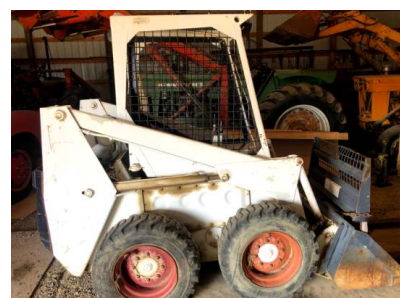

### VEHICLES & EQUIPMENT

- 2001 Dodge Ext. Cab 1/2 ton 4x4 Pickup
- 1999 Dodge Ext. Cab 3/4 ton 4x4 Pickup
- 2010 700 Arctic Cat 4-Wheeler w/blade
- 2003 300 Arctic Cat 4-Wheeler
- 1979 Ford 1/2 ton 4x4 Pickup (runs, but needs work)
- JD 7520 4-wheel drive Tractor & Degelman 12' Dozer
- 1940 Farmall M w/F-11 Loader (runs)
- 1966 JD 4020 diesel Tractor w/JD 46A Loader (runs, but needs work)
- Older Bobcat M-700 Skidsteer (runs)
- 1964 JD 4020 gas Tractor w/JD 158 Loader (does not run)
- 1940 JD A w/JD #8 Mower (does not run)
- 1941 Ford 9N Tractor (runs, but needs rear wheels & other work)
- 1988 Mercury Car (does not run)
- 1958 Chevy 1 1/2 ton Truck (does not run)
- 1953 GMC 7-window Truck (cab & chassis)
- 2000 Rokon Trail Breaker Motor Bike
- 1975 24' Coachman Camper Trailer
- MF 20' Tandem Disc
- (2) JD #37 9' Mowers (1-for parts)
- 6' JD Rotary Mower
- JD 12' Drill (needs work)
- 1995 2-sled Snowmobile Trailer
- 1986 Wilray 24' Tandem Axle Trailer
- Homemade Tandem Axle Trailer (no title)
- Homemade Car Trailer
- (2) Pick-up Box Trailers (no titles)
- JD Post Pounder
- 6' Box Scraper
- Misc. JD Tires & Rims

### MCCONE COUNTY EQUIP.

- JD 6420 Tractor, 90 hp, cab, 3 pt., PTO, nearly new tires, 4400 hours
- 1987 Chevy F3500 Van
- 1983 Ford F250 Pickup, 2x4, 92,175 miles
- 1964 GMC Dually Fire Truck, 28,775 miles
- 1953 American Civil Defense Jeep
- Peter Pirsch Fire Truck
- GMC 3/4 ton diesel Search & Rescue Van
- Military Surplus 100K Generator w/Cummins diesel engine
- Large pile of 16' Roofing Tin